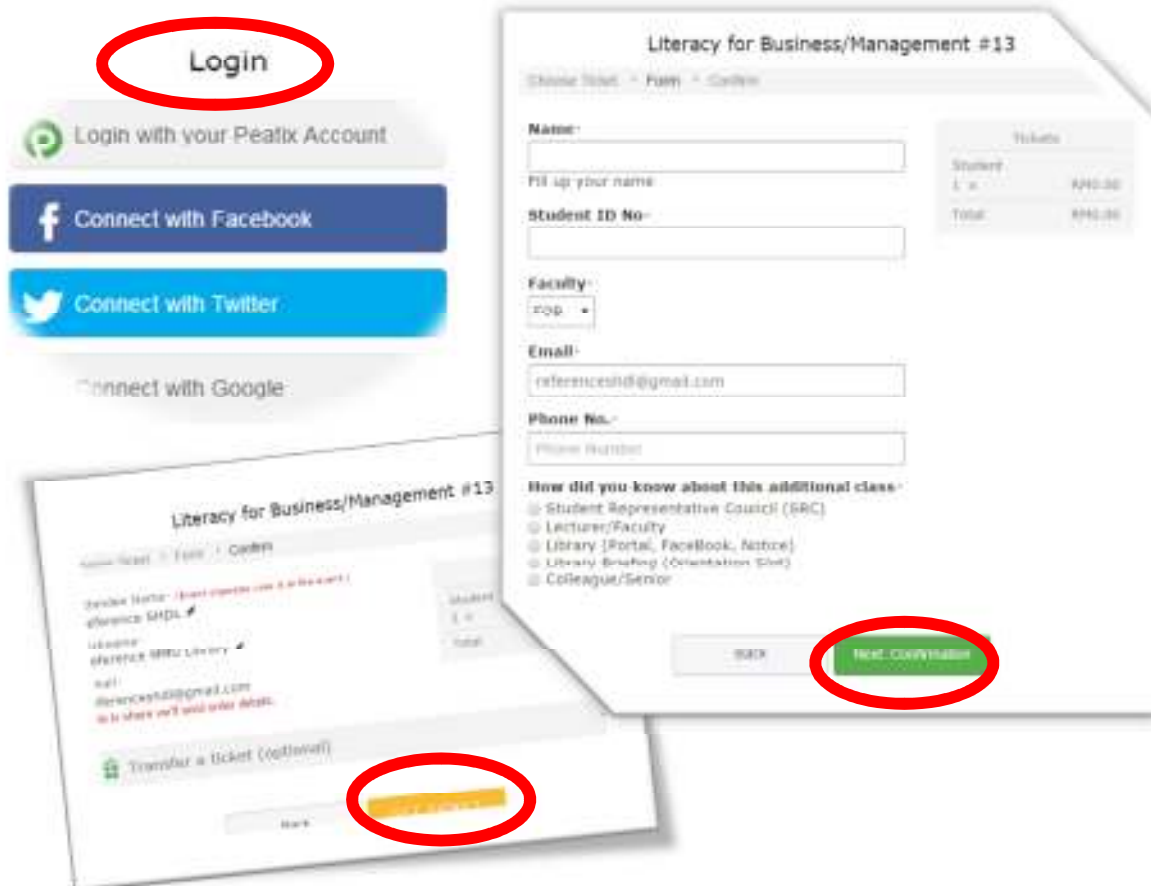

Library Information Literacy Class Schedule for Melaka Campus

Guideline for Registration.

1. Upon clicking to class link below, confirm the date/time/venue and click **"GET TICKET"**. A new page will appear for you to specify number of ticket. To do so, please click the **"PLUS"** button and you are entitle to book a maximum of two ticket. Click **"NEXT:LOGIN"** to proceed

2. Please login using your preferred account. Upon success, please **"FILL UP"** the registration form. Click **"NEXT: CONFIRMATION"** to proceed and a summary of your booking will appear. Click **"GET TICKET"** to secure your seat and details will be sent to your email. Remember to save this event in your calendar and be there on time. Good luck and see you there.