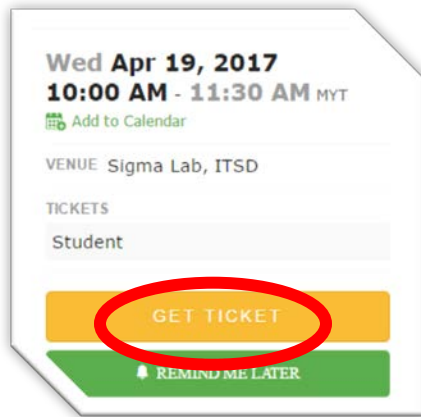

### Guideline for Registration.

1. Upon clicking to class link below, confirm the date/time/venue and click **"GET TICKET"**. A new page will appear for you to specify number of ticket. To do so, please click the **"PLUS"** button and you are entitle to book a maximum of two ticket. Click **"NEXT:LOGIN"** to proceed

2. Please login using your preferred account. Upon success, please **"FILL UP"** the registration form. Click **"NEXT: CONFIRMATION"** to proceed and a summary of your booking will appear. Click **"GET TICKET"** to secure your seat and details will be sent to your email. Remember to save this event in your calendar and be there on time. Good luck and see you there.