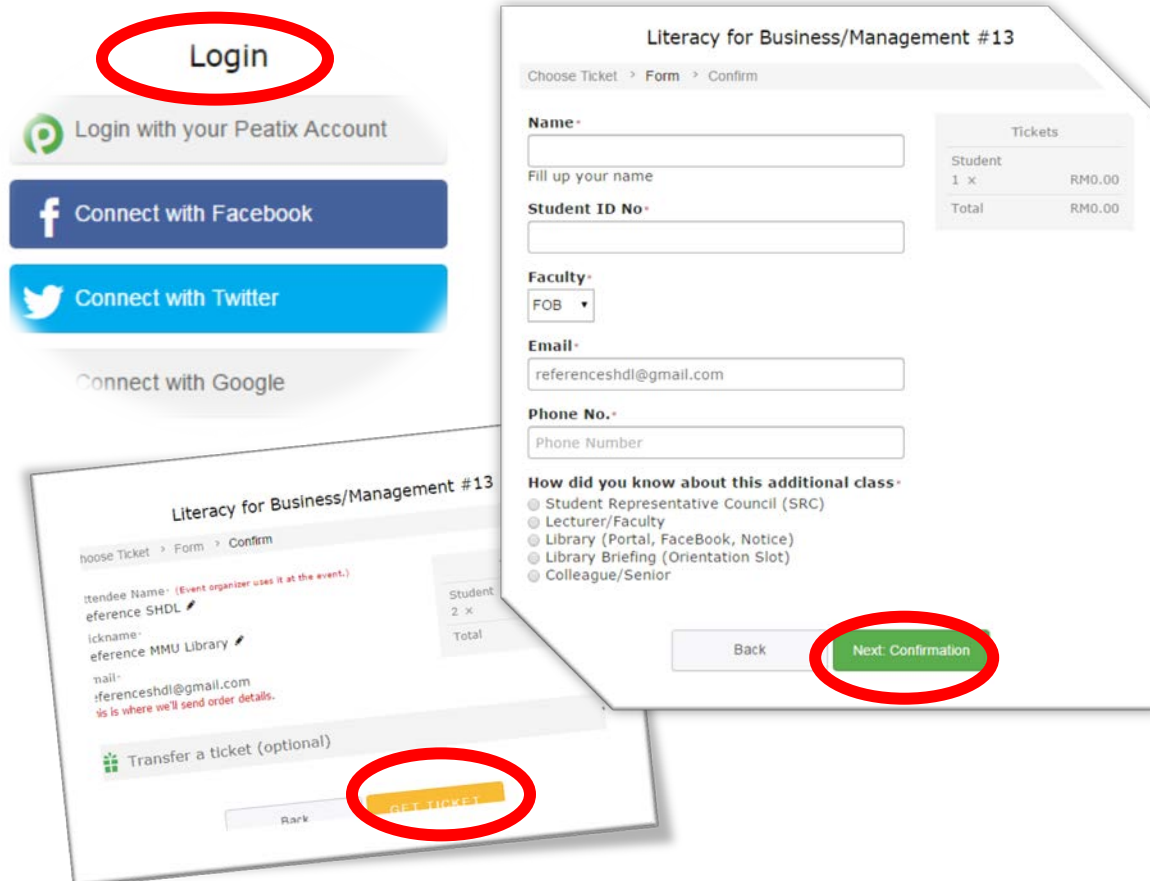

## Library Information Literacy Class Schedule for Melaka Campus

### Guideline for Registration.

1. Upon clicking to class link below, confirm the date/time/venue and click **"GET TICKET"**. A new page will appear for you to specify number of ticket. To do so, please click the **"PLUS"** button and you are entitle to book a maximum of two ticket. Click **"NEXT:LOGIN"** to proceed

2. Please login using your preferred account. Upon success, please **"FILL UP"** the registration form. Click **"NEXT: CONFIRMATION"** to proceed and a summary of your booking will appear. Click **"GET TICKET"** to secure your seat and details will be sent to your email. Remember to save this event in your calendar and be there on time. Good luck and see you there.