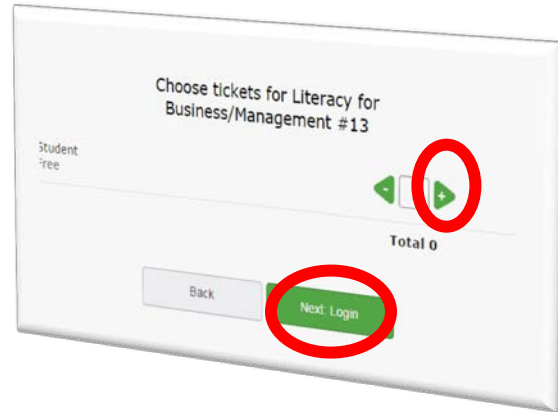

## Library Information Literacy Class Schedule for Melaka Campus

### Guideline for Registration.

1. Upon clicking to class link below, confirm the date/time/venue and click **"GET TICKET"**. A new page will appear for you to specify number of ticket. To do so, please click the **"PLUS"** button and you are entitle to book a maximum of two ticket. Click **"NEXT:LOGIN"** to proceed

2. Please login using your preferred account. Upon success, please **"FILL UP"** the registration form. Click **"NEXT: CONFIRMATION"** to proceed and a summary of your booking will appear. Click **"GET TICKET"** to secure your seat and details will be sent to your email. Remember to save this event in your calendar and be there on time. Good luck and see you there.