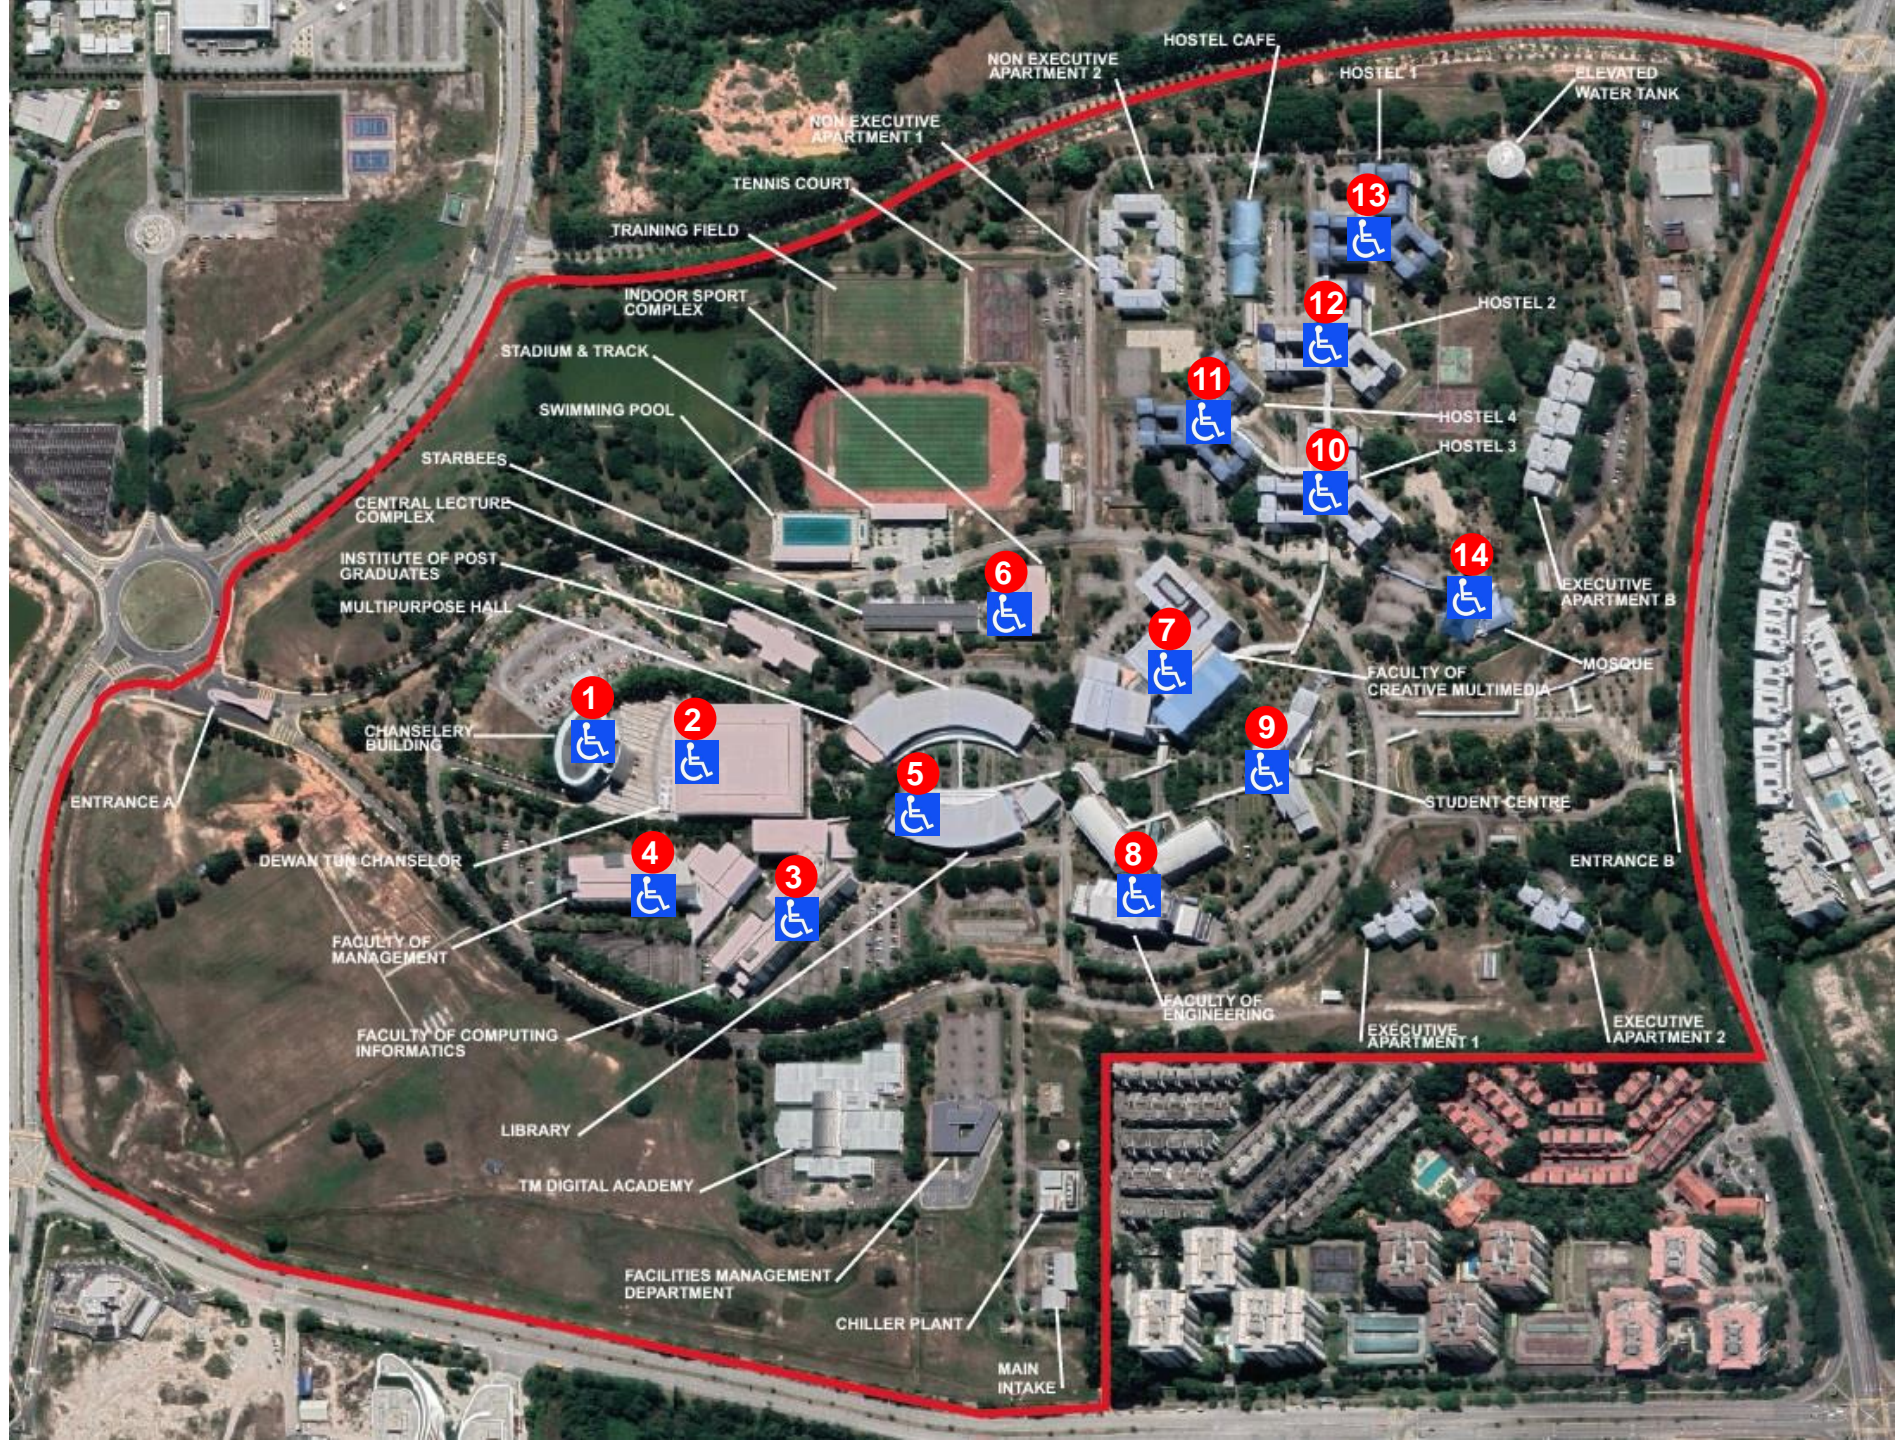

DISABLE TOILETS

NO	LOCATIONS	QUANTITY
1	Chancellery Building	1
2	Dewan Tun Canselor	2
3	Faculty Of Management	1
4	Faculty Of Computing & Informatics	5
5	Library	2
6	Indoor Sport Centre	1
7	Faculty Of Creative Multimedia	1
8	Faculty Of Engineering	1
9	Student Centre	1
10	Hostel 3	1
11	Hostel 4	1
12	Hostel 2	1
13	Hostel 1	1
14	Surau Al Hidayah	1

1 CHANCELERY BUILDING – Ground Floor

2 DEWAN TUN CHANCELOR – Ground Floor

Male

Female

3 FACULTY COMPUTING & INFORMATICS

4th Floor

3rd Floor

2nd Floor

1st Floor

Ground Floor

4 FACULTY OF MANAGEMENT– Ground Floor

5 SITI HASMAH DIGITAL LIBRARY– Ground Floor

Internal

External

6 INDOOR SPORT COMPLEX– Ground Floor

7 FACULTY OF CREATIVE MULTIMEDIA – Ground Floor

8 FACULTY OF ENGINEERING – 1st Floor

9 STUDENT CENTRE – 1st Floor

10 HOSTEL 3– Ground Floor

11 HOSTEL 4– Ground Floor

12 HOSTEL 2– Ground Floor

13 HOSTEL 1 – Ground Floor

14 SURAU AL HIDAYAH – Ground Floor