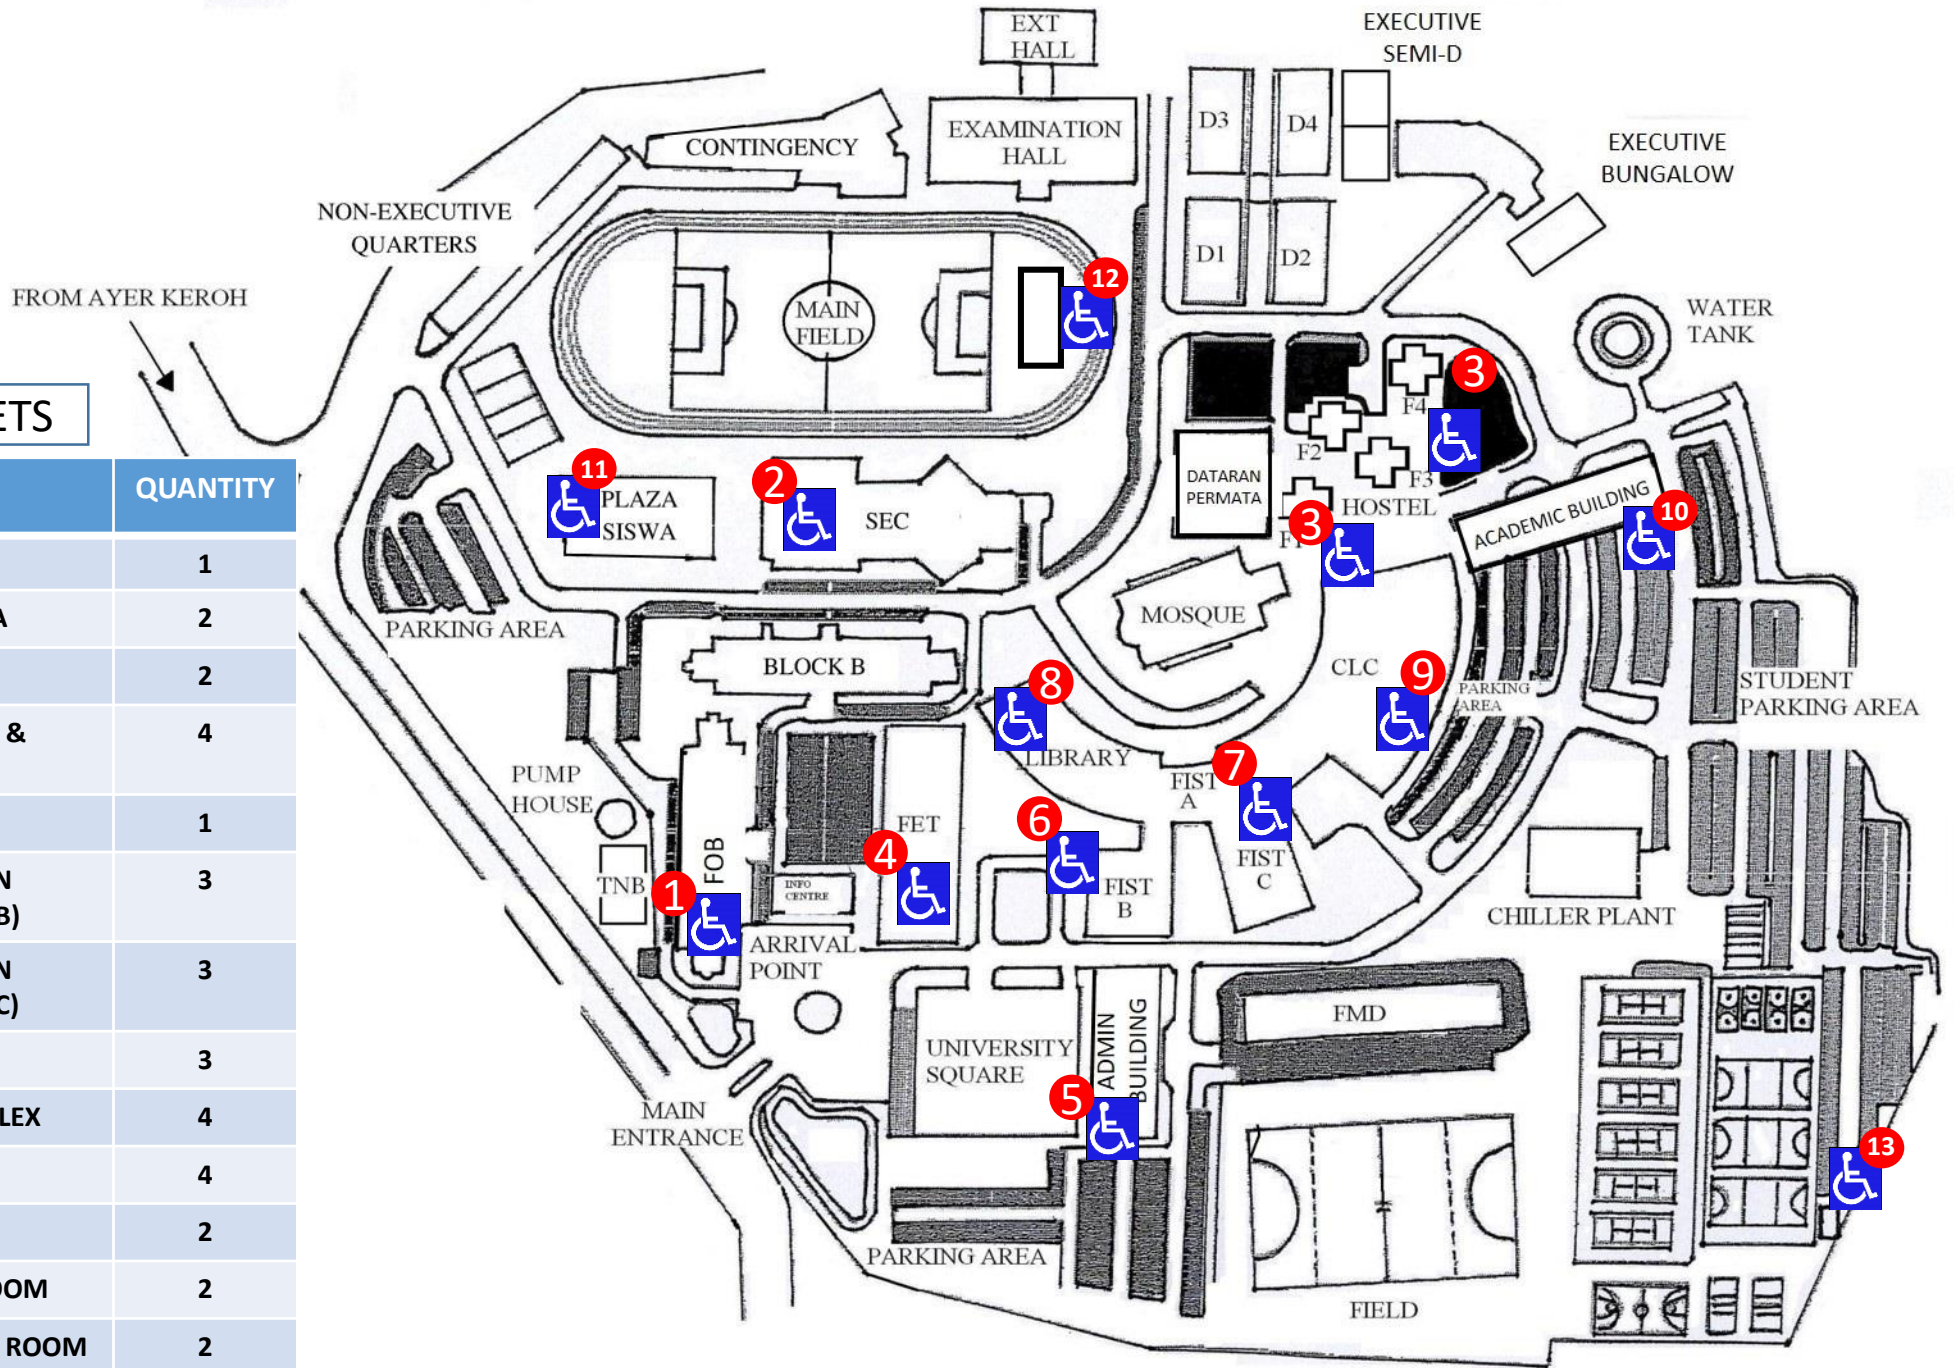

 **DISABLED TOILETS**

NO	LOCATIONS	QUANTITY
1	FACULTY OF BUSINESS	1
2	PERSADA PERMATA DUNIA	2
3	FEMALE & MALE HOSTEL	2
4	FACULTY OF ENGINEERING & TECHNOLOGY	4
5	ADMIN BUILDING	1
6	FACULTY OF INFORMATION SCIENCE & TECHNOLOGY (B)	3
7	FACULTY OF INFORMATION SCIENCE & TECHNOLOGY (C)	3
8	LIBRARY	3
9	COMMON LECTURE COMPLEX	4
10	ACADEMIC BUILDING	4
11	PLAZA SISWA	2
12	MAIN FIELD CHANGING ROOM	2
13	TENNIS COURT CHANGING ROOM	2

1

GRD FLOOR

2

GRD FLOOR - FEMALE

GRD FLOOR - MALE

3

GRD FLOOR FEMALE

GRD FLOOR MALE

4

1st FLOOR

2nd FLOOR

3rd FLOOR

4th FLOOR

5

GRD FLOOR

6